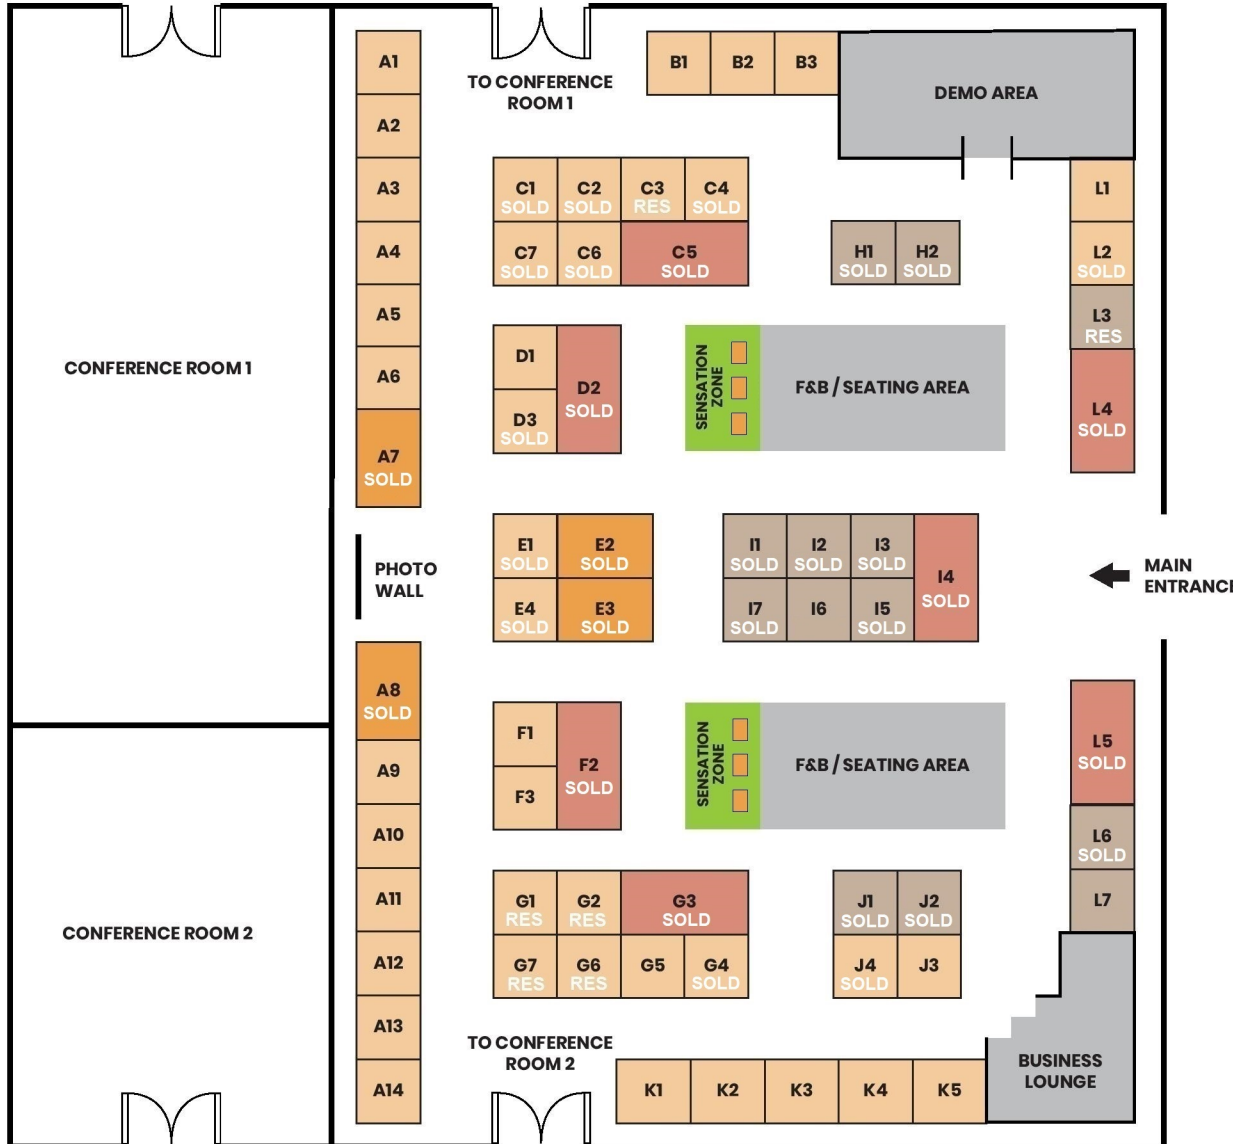

29–30 October 2020
Taipei Nangang Exhibition Centre
Taipei, Taiwan

www.sea-brew.com

Partner of the **Beviale Family**

2020 Trade Fair Opportunities

BOOTH PRICING	Early Bird (Ends 15 Dec 2019)	Regular
3m x 3m – Standard Booth	\$3,375	\$3,825
3m x 3m – Standard Premium Booth	\$3,600	\$4,050
3m x 4m – Standard 12m ² Booth	\$4,800	\$5,400
3m x 6m – Standard Double Booth	\$7,200	\$8,100
Bespoke Size	Contact us to discuss	

Raw Space – 10% Discount off above pricing

Standard Booth builds include:
 Shell scheme backwall, floorspace as specified, 2 x chairs, 1 x reception table backwall downlights, company name above booth, 1 x electrical supply point, 2 x Staff Passes[^] (incl. daily international lunch buffet & welcome reception) [^]4 Staff Passes for Double Booths